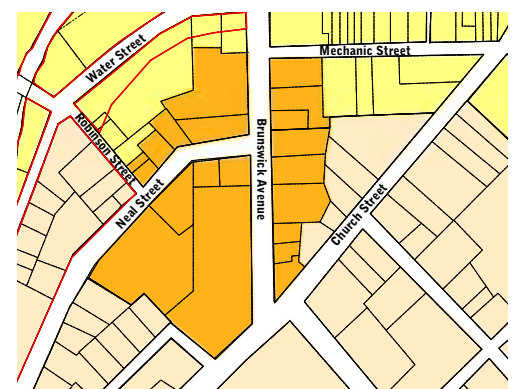

Cobbossee Corridor District Enlargement
Not to Scale

Professional Residential District Detail - Not to Scale

Prepared by MRLD, LLC

Note: Property lines are approximate and for informational purpose only.

City of Gardiner
Zoning District Map

Adopted: June 28, 2003

Amended: July 29, 2004

Amended: August 20, 2005

Amended: November 12, 2005

Amended: April 30, 2006

Amended: May 24, 2006

Amended: April 21, 2007